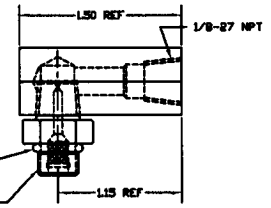

1675-526
Male fitting, 1/8-27 NPT, 3/8-24 THD (w/ o-ring), (w/ filter)

1675-528
Male fitting, 1/8-27 NPT, 3/8-24 THD (w/ o-ring), (w/ filter)

1675-952
Male fitting, 1/8-27 NPT, 3/8-24 THD
(w/ hi-temp. o-ring), (w/ filter)

1675-190
 Assembly, 90 deg. fitting w/o filter

1675-192
 Assembly, 90 deg. fitting w/ filter

1675-518
 Assembly, 90 deg. fitting w/ filter - straight thread

1675-023
 90 deg. flanged fitting (green)

1675-033
 90 deg. flanged fitting (black)