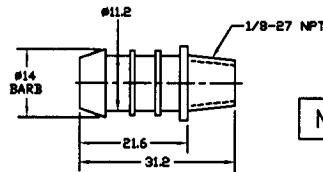

1675-041
Nylon fitting

1675-044
Rubber grommet
(USE WITH 1 1/16" OR 18mm DIA. MOUNTING HOLE)