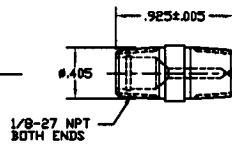

1675-201
Male fitting, 1/8-27 NPT, both ends, w/o filter

1675-202
Male fitting, 1/8-27 NPT, both ends, w/ filter