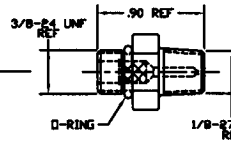

1675-601
Metric single-barb female (M10 THD.)

1675-152
Male / female adapter w/ nickel plated filter
(1/8-27 NPT)

1675-530
Male / female adapter w/ 1/8-27 NPT(f),
3/8-24 THD (w/ o-ring, (w/ filter))

1675-951
Male / female adapter w/ 1/8-27 NPT(f),
3/8-24 THD (w/ hi-temp. o-ring, (w/ filter))

1675-028
Male connector w/ 45 deg. flare

1675-128
Male connector w/ 45 deg. w/ filter

1675-201
Male fitting, 1/8-27 NPT, both ends, w/o filter

1675-202
Male fitting, 1/8-27 NPT, both ends, w/ filter

1675-024
Male fitting, 1/8-27 NPT, w/ plastic filter

1675-526
Male fitting, 1/8-27 NPT, 3/8-24 THD (w/ o-ring), (w/ filter)

1675-528
Male fitting, 1/8-27 NPT, 3/8-24 THD (w/ o-ring), (w/ filter)

1675-952
Male fitting, 1/8-27 NPT, 3/8-24 THD
(w/ hi-temp. o-ring), (w/ filter)