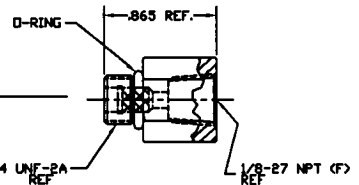

1675-227
1/4-20 push on assembly w/ brass nut and nylon washer

1675-180
2 Barb female push on with filter

1675-191
Single-barb female w/filter & orifice

1675-196
Single-barb female w/filter

1675-197
Single-barb female (1/8-27 NPT)

1675-601
Metric single-barb female (M10 THD.)

1675-152
Male / female adapter w/ nickel plated filter
(1/8-27 NPT)

1675-530
Male / female adapter w/ 1/8-27 NPT(f),
3/8-24 THD (w/ o-ring, (w/ filter))

1675-951
Male / female adapter w/ 1/8-27 NPT(f),
3/8-24 THD (w/ hi-temp. o-ring, (w/ filter))