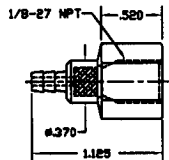

1675-227
1/4-20 push on assembly w/ brass nut and nylon washer

1675-180
2 Barb female push on with filter

1675-191
Single-barb female w/filter & orifice

1675-196
Single-barb female w/filter

1675-197
Single-barb female (1/8-27 NPT)

1675-601
Metric single-barb female (M10 THD.)

1675-152
Male / female adapter w/ nickel plated filter
(1/8-27 NPT)

1675-530
Male / female adapter w/ 1/8-27 NPT(f),
3/8-24 THD (w/ o-ring, (w/ filter))

1675-951
Male / female adapter w/ 1/8-27 NPT(f),
3/8-24 THD (w/ hi-temp. o-ring, (w/ filter))

1675-526
Male fitting, 1/8-27 NPT, 3/8-24 THD (w/ o-ring), (w/ filter)

1675-528
Male fitting, 1/8-27 NPT, 3/8-24 THD (w/ o-ring), (w/ filter)

1675-952
Male fitting, 1/8-27 NPT, 3/8-24 THD
(w/ hi-temp. o-ring), (w/ filter)