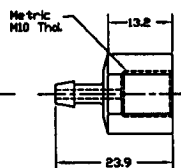

1675-227
1/4-20 push on assembly w/ brass nut and nylon washer

1675-180
2 Barb female push on with filter

1675-191
Single-barb female w/filter & orifice

1675-196
Single-barb female w/filter

1675-197
Single-barb female (1/8-27 NPT)

1675-601
Metric single-barb female (M10 THD.)

1675-152
Male / female adapter w/ nickel plated filter
(1/8-27 NPT)

1675-530
Male / female adapter w/ 1/8-27 NPT(f),
3/8-24 THD (w/ o-ring, (w/ filter))

1675-951
Male / female adapter w/ 1/8-27 NPT(f),
3/8-24 THD (w/ hi-temp. o-ring, (w/ filter))

1675-526
Male fitting, 1/8-27 NPT, 3/8-24 THD (w/ o-ring), (w/ filter)

1675-528
Male fitting, 1/8-27 NPT, 3/8-24 THD (w/ o-ring), (w/ filter)

1675-952
Male fitting, 1/8-27 NPT, 3/8-24 THD
(w/ hi-temp. o-ring), (w/ filter)