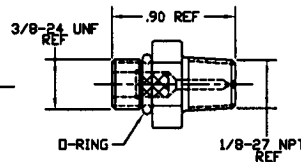

1675-601
Metric single-barb female (M10 THD.)

1675-152
Male / female adapter w/ nickel plated filter
(1/8-27 NPT)

1675-530
Male / female adapter w/ 1/8-27 NPT(f),
3/8-24 THD (w/ o-ring, (w/ filter))

1675-951
Male / female adapter w/ 1/8-27 NPT(f),
3/8-24 THD (w/ hi-temp. o-ring, (w/ filter))

1675-028
Male connector w/ 45 deg. flare

1675-128
Male connector w/ 45 deg. w/ filter

1675-201
Male fitting, 1/8-27 NPT, both ends, w/o filter

1675-202
Male fitting, 1/8-27 NPT, both ends, w/ filter

1675-024
Male fitting, 1/8-27 NPT, w/ plastic filter

1675-526
Male fitting, 1/8-27 NPT, 3/8-24 THD (w/ o-ring), (w/ filter)

1675-528
Male fitting, 1/8-27 NPT, 3/8-24 THD (w/ o-ring), (w/ filter)

1675-952
Male fitting, 1/8-27 NPT, 3/8-24 THD
(w/ hi-temp. o-ring), (w/ filter)