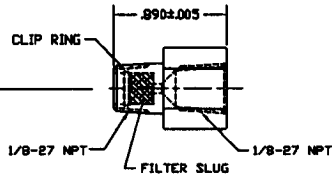

1675-183
2 barb push on without filter

1675-126
1/4-20 push on assembly w/ nylon nut & washer

1675-226
1/4-20 push on assembly w/ brass nut and nylon washer

1675-127
1/4-20 push on assembly w/ nylon nut & washer

1675-227
1/4-20 push on assembly w/ brass nut and nylon washer

1675-180
2 Barb female push on with filter

1675-191
Single-barb female w/filter & orifice

1675-196
Single-barb female w/filter

1675-197
Single-barb female (1/8-27 NPT)

1675-601
Metric single-barb female (M10 THD.)

1675-152
Male / female adapter w/ nickel plated filter
(1/8-27 NPT)

1675-530
Male / female adapter w/ 1/8-27 NPT(f),
3/8-24 THD (w/ o-ring, (w/ filter))

1675-951
Male / female adapter w/ 1/8-27 NPT(f),
3/8-24 THD (w/ hi-temp. o-ring, (w/ filter))