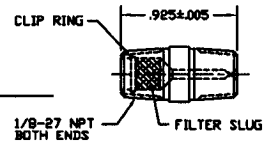

1675-028
Male connector w/ 45 deg. flare

1675-128
Male connector w/ 45 deg. w/ filter

1675-201
Male fitting, 1/8-27 NPT, both ends, w/o filter

1675-202
Male fitting, 1/8-27 NPT, both ends, w/ filter

1675-024
Male fitting, 1/8-27 NPT, w/ plastic filter

1675-526
Male fitting, 1/8-27 NPT, 3/8-24 THD (w/ o-ring), (w/ filter)

1675-528
Male fitting, 1/8-27 NPT, 3/8-24 THD (w/ o-ring), (w/ filter)

1675-952
Male fitting, 1/8-27 NPT, 3/8-24 THD
(w/ hi-temp. o-ring), (w/ filter)