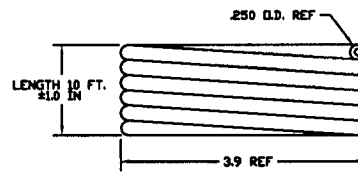

1675-233
 90 deg. flanged fitting (black) w/ o-ring

1675-262
 Connector

1675-615
 Banjo fitting

1775-821
 10' coiled EPDM hose
 1775-822
 20' coiled EPDM hose
 1775-823
 3' coiled EPDM hose
 1775-824
 5' coiled EPDM hose
 1775-826
 75" coiled EPDM hose