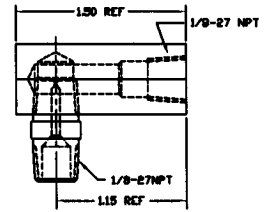

1675-190
Assembly, 90 deg. fitting w/o filter