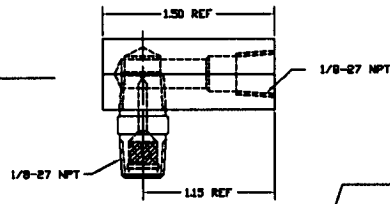

1675-526
Male fitting, 1/8-27 NPT, 3/8-24 THD (w/ o-ring), (w/ filter)

1675-528
Male fitting, 1/8-27 NPT, 3/8-24 THD (w/ o-ring), (w/ filter)

1675-952
Male fitting, 1/8-27 NPT, 3/8-24 THD
(w/ hi-temp. o-ring), (w/ filter)

1675-190
 Assembly, 90 deg. fitting w/o filter

1675-192
 Assembly, 90 deg. fitting w/ filter

1675-518
 Assembly, 90 deg. fitting w/ filter - straight thread

1675-023
 90 deg. flanged fitting (green)

1675-033
 90 deg. flanged fitting (black)