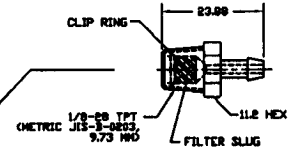

1675-011
Single barb push on w/ nickel plated filter

1675-012
Single barb push on without filter

1675-013
Single barb push on with orifice

1675-185M
Metric single barb push on

1675-182
2 barb push on with filter

1675-183
2 barb push on without filter

1675-126
1/4-20 push on assembly w/ nylon nut & washer

1675-226
1/4-20 push on assembly w/ brass nut and nylon washer

1675-127
1/4-20 push on assembly w/ nylon nut & washer

1675-601
Metric single-barb female (M10 THD.)

1675-152
Male / female adapter w/ nickel plated filter
(1/8-27 NPT)

1675-530
Male / female adapter w/ 1/8-27 NPT(f),
3/8-24 THD (w/ o-ring, (w/ filter))

1675-951
Male / female adapter w/ 1/8-27 NPT(f),
3/8-24 THD (w/ hi-temp. o-ring, (w/ filter))