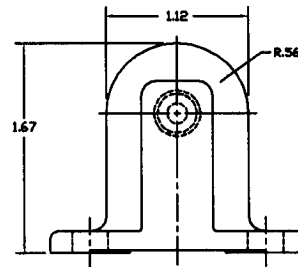

1675-518
Assembly, 90 deg. fitting w/ filter - straight thread

1675-023
90 deg. flanged fitting (green)

1675-033
90 deg. flanged fitting (black)

1675-233
90 deg. flanged fitting (black) w/ o-ring