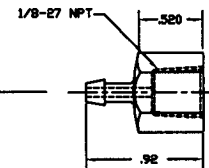

1675-183
2 barb push on without filter

1675-126
1/4-20 push on assembly w/ nylon nut & washer

1675-226
1/4-20 push on assembly w/ brass nut and nylon washer

1675-127
1/4-20 push on assembly w/ nylon nut & washer

1675-227
1/4-20 push on assembly w/ brass nut and nylon washer

1675-180
2 Barb female push on with filter

1675-191
Single-barb female w/filter & orifice

1675-196
Single-barb female w/filter

1675-197
Single-barb female (1/8-27 NPT)

1675-601
Metric single-barb female (M10 THD.)

1675-152
Male / female adapter w/ nickel plated filter
(1/8-27 NPT)

1675-530
Male / female adapter w/ 1/8-27 NPT(f),
3/8-24 THD (w/ o-ring, (w/ filter))

1675-951
Male / female adapter w/ 1/8-27 NPT(f),
3/8-24 THD (w/ hi-temp. o-ring, (w/ filter))

1675-526
Male fitting, 1/8-27 NPT, 3/8-24 THD (w/ o-ring), (w/ filter)

1675-528
Male fitting, 1/8-27 NPT, 3/8-24 THD (w/ o-ring), (w/ filter)

1675-952
Male fitting, 1/8-27 NPT, 3/8-24 THD
(w/ hi-temp. o-ring), (w/ filter)