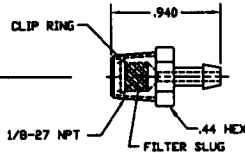

1675-011
Single barb push on w/ nickel plated filter

1675-012
Single barb push on without filter

1675-013
Single barb push on with orifice

1675-185M
Metric single barb push on

1675-182
2 barb push on with filter

1675-183
2 barb push on without filter

1675-126
1/4-20 push on assembly w/ nylon nut & washer

1675-226
1/4-20 push on assembly w/ brass nut and nylon washer

1675-127
1/4-20 push on assembly w/ nylon nut & washer

1675-227
1/4-20 push on assembly w/ brass nut and nylon washer

1675-180
2 Barb female push on with filter

1675-191
Single-barb female w/filter & orifice

1675-196
Single-barb female w/filter

1675-197
Single-barb female (1/8-27 NPT)

1675-601
Metric single-barb female (M10 THD.)

1675-152
Male / female adapter w/ nickel plated filter
(1/8-27 NPT)

1675-530
Male / female adapter w/ 1/8-27 NPT(f),
3/8-24 THD (w/ o-ring, (w/ filter))

1675-951
Male / female adapter w/ 1/8-27 NPT(f),
3/8-24 THD (w/ hi-temp. o-ring, (w/ filter))