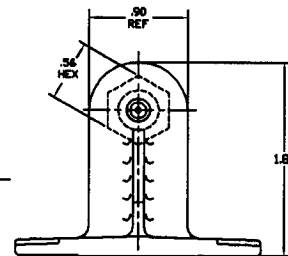

1675-603
Bracket Remote Mount (black)