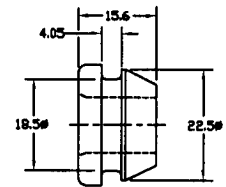

1675-173
#10-32 Single Barb Hose Fitting
(USE WITH .109 I.D. TUBING)

1675-041
Nylon fitting

1675-044
Rubber grommet
(USE WITH 1 1/16" OR 18mm DIA. MOUNTING HOLE)

1675-047
Kit, nylon fitting & rubber grommet

1675-070
Mini Gauge grommet
(USE WITH 7/8" DIA. MOUNTING HOLE)

1675-603
Bracket Remote Mount (black)

1675-750
Adapter Assembly