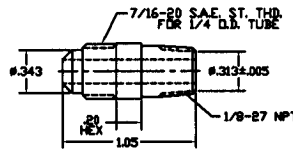

1675-128
Male connector w/ 45 deg. w/ filter