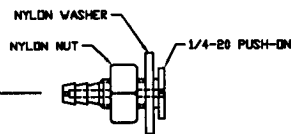

1675-183
2 barb push on without filter

1675-126
1/4-20 push on assembly w/ nylon nut & washer

1675-226
1/4-20 push on assembly w/ brass nut and nylon washer

1675-127
1/4-20 push on assembly w/ nylon nut & washer

1675-227
1/4-20 push on assembly w/ brass nut and nylon washer

1675-180
2 Barb female push on with filter

1675-191
Single-barb female w/filter & orifice

1675-196
Single-barb female w/filter

1675-197
Single-barb female (1/8-27 NPT)