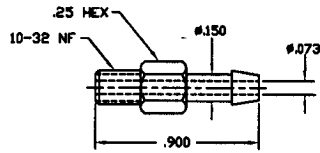

1675-173
#10-32 Single Barb Hose Fitting
(USE WITH .109 I.D. TUBING)