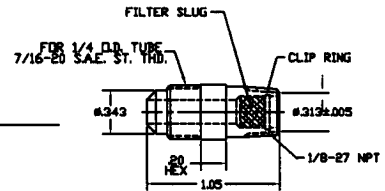

1675-152
Male / female adapter w/ nickel plated filter
(1/8-27 NPT)

1675-530
Male / female adapter w/ 1/8-27 NPT(f),
3/8-24 THD (w/ o-ring, (w/ filter))

1675-951
Male / female adapter w/ 1/8-27 NPT(f),
3/8-24 THD (w/ hi-temp. o-ring, (w/ filter))

1675-028
Male connector w/ 45 deg. flare

1675-128
Male connector w/ 45 deg. w/ filter

1675-201
Male fitting, 1/8-27 NPT, both ends, w/o filter

1675-202
Male fitting, 1/8-27 NPT, both ends, w/ filter

1675-024
Male fitting, 1/8-27 NPT, w/ plastic filter

1675-526
Male fitting, 1/8-27 NPT, 3/8-24 THD (w/ o-ring), (w/ filter)

1675-528
Male fitting, 1/8-27 NPT, 3/8-24 THD (w/ o-ring), (w/ filter)

1675-952
Male fitting, 1/8-27 NPT, 3/8-24 THD
(w/ hi-temp. o-ring), (w/ filter)