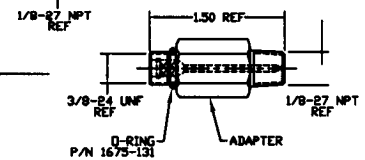

1675-601
Metric single-barb female (M10 THD.)

1675-152
Male / female adapter w/ nickel plated filter
(1/8-27 NPT)

1675-530
Male / female adapter w/ 1/8-27 NPT(f),
3/8-24 THD (w/ o-ring, (w/ filter))

1675-951
Male / female adapter w/ 1/8-27 NPT(f),
3/8-24 THD (w/ hi-temp. o-ring, (w/ filter))

1675-028
Male connector w/ 45 deg. flare

1675-128
Male connector w/ 45 deg. w/ filter

1675-201
Male fitting, 1/8-27 NPT, both ends, w/o filter

1675-202
Male fitting, 1/8-27 NPT, both ends, w/ filter

1675-024
Male fitting, 1/8-27 NPT, w/ plastic filter

1675-526
Male fitting, 1/8-27 NPT, 3/8-24 THD (w/ o-ring), (w/ filter)

1675-528
Male fitting, 1/8-27 NPT, 3/8-24 THD (w/ o-ring), (w/ filter)

1675-952
Male fitting, 1/8-27 NPT, 3/8-24 THD
(w/ hi-temp. o-ring), (w/ filter)