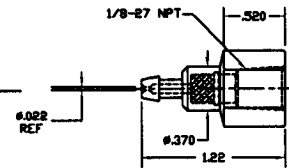

1675-227
1/4-20 push on assembly w/ brass nut and nylon washer

1675-180
2 Barb female push on with filter

1675-191
Single-barb female w/filter & orifice

1675-196
Single-barb female w/filter

1675-197
Single-barb female (1/8-27 NPT)

1675-601
Metric single-barb female (M10 THD.)

1675-152
Male / female adapter w/ nickel plated filter
(1/8-27 NPT)

1675-530
Male / female adapter w/ 1/8-27 NPT(f),
3/8-24 THD (w/ o-ring, (w/ filter))

1675-951
Male / female adapter w/ 1/8-27 NPT(f),
3/8-24 THD (w/ hi-temp. o-ring, (w/ filter))

1675-526
Male fitting, 1/8-27 NPT, 3/8-24 THD (w/ o-ring), (w/ filter)

1675-528
Male fitting, 1/8-27 NPT, 3/8-24 THD (w/ o-ring), (w/ filter)

1675-952
Male fitting, 1/8-27 NPT, 3/8-24 THD
(w/ hi-temp. o-ring), (w/ filter)