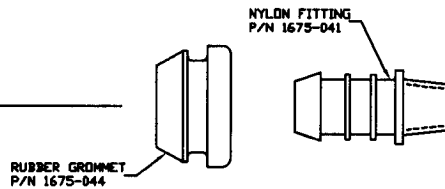

1775-825
 5' coiled EPDM hose & 1675-011 fitting
 1775-860
 10' coiled EPDM hose & 1675-011 fitting
 1781-821
 3' coiled EPDM hose & 1675-011 fitting

1675-173
 #10-32 Single Barb Hose Fitting
 (USE WITH .109 I.D. TUBING)

1675-041
 Nylon fitting

1675-044
 Rubber grommet
 (USE WITH 1 1/16" OR 18mm DIA. MOUNTING HOLE)

1675-047
 Kit, nylon fitting & rubber grommet

1675-070
 Mini Gauge grommet
 (USE WITH 7/8" DIA. MOUNTING HOLE)