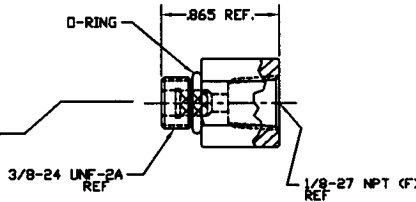

1675-601
Metric single-barb female (M10 THD.)

1675-152
Male / female adapter w/ nickel plated filter
(1/8-27 NPT)

1675-530
Male / female adapter w/ 1/8-27 NPT(f),
3/8-24 THD (w/ o-ring, (w/ filter))

1675-951
Male / female adapter w/ 1/8-27 NPT(f),
3/8-24 THD (w/ hi-temp. o-ring, (w/ filter))

1675-526
Male fitting, 1/8-27 NPT, 3/8-24 THD (w/ o-ring), (w/ filter)

1675-528
Male fitting, 1/8-27 NPT, 3/8-24 THD (w/ o-ring), (w/ filter)

1675-952
Male fitting, 1/8-27 NPT, 3/8-24 THD
(w/ hi-temp. o-ring), (w/ filter)