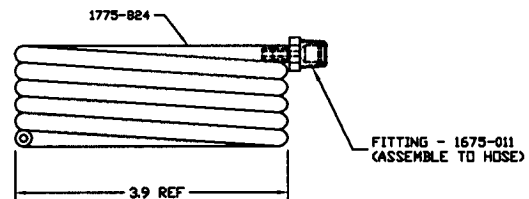

1775-825
5' coiled EPDM hose & 1675-011 fitting
1775-860
10' coiled EPDM hose & 1675-011 fitting
1781-821
3' coiled EPDM hose & 1675-011 fitting