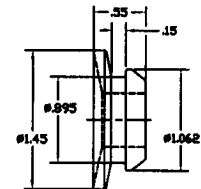

1675-526
Male fitting, 1/8-27 NPT, 3/8-24 THD (w/ o-ring), (w/ filter)

1675-528
Male fitting, 1/8-27 NPT, 3/8-24 THD (w/ o-ring), (w/ filter)

1675-952
Male fitting, 1/8-27 NPT, 3/8-24 THD
(w/ hi-temp. o-ring), (w/ filter)

1675-041
 Nylon fitting

1675-044
 Rubber grommet
 (USE WITH 1 1/16" OR 18mm DIA. MOUNTING HOLE)

1675-047
 Kit, nylon fitting & rubber grommet

1675-070
 Mini Gauge grommet
 (USE WITH 7/8" DIA. MOUNTING HOLE)