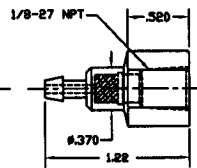

1675-183
2 barb push on without filter

1675-126
1/4-20 push on assembly w/ nylon nut & washer

1675-226
1/4-20 push on assembly w/ brass nut and nylon washer

1675-127
1/4-20 push on assembly w/ nylon nut & washer

1675-227
1/4-20 push on assembly w/ brass nut and nylon washer

1675-180
2 Barb female push on with filter

1675-191
Single-barb female w/filter & orifice

1675-196
Single-barb female w/filter

1675-197
Single-barb female (1/8-27 NPT)

1675-601
Metric single-barb female (M10 THD.)

1675-152
Male / female adapter w/ nickel plated filter
(1/8-27 NPT)

1675-530
Male / female adapter w/ 1/8-27 NPT(f),
3/8-24 THD (w/ o-ring, (w/ filter))

1675-951
Male / female adapter w/ 1/8-27 NPT(f),
3/8-24 THD (w/ hi-temp. o-ring, (w/ filter))